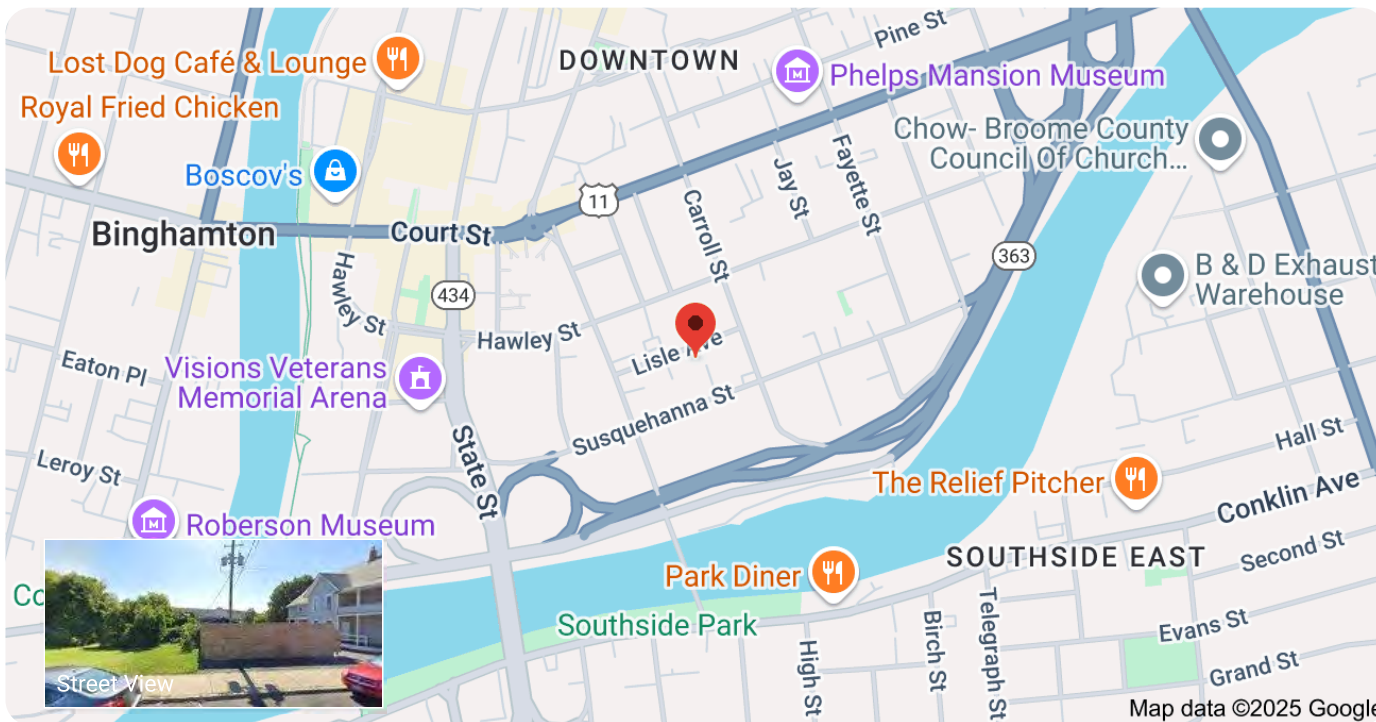

20-34 Lisle Avenue, Binghamton, New York 13901

Sign in

All Maps Images Forums Shopping Web Videos More

Tools

20 Lisle Ave  
Binghamton, NY 13901

Directions Share

34 Lisle Avenue, Binghamton, New York 13901

Sign in

All Maps Images Forums Shopping Web Videos More

Tools

34 Lisle Ave  
Binghamton, NY 13901

Directions Share