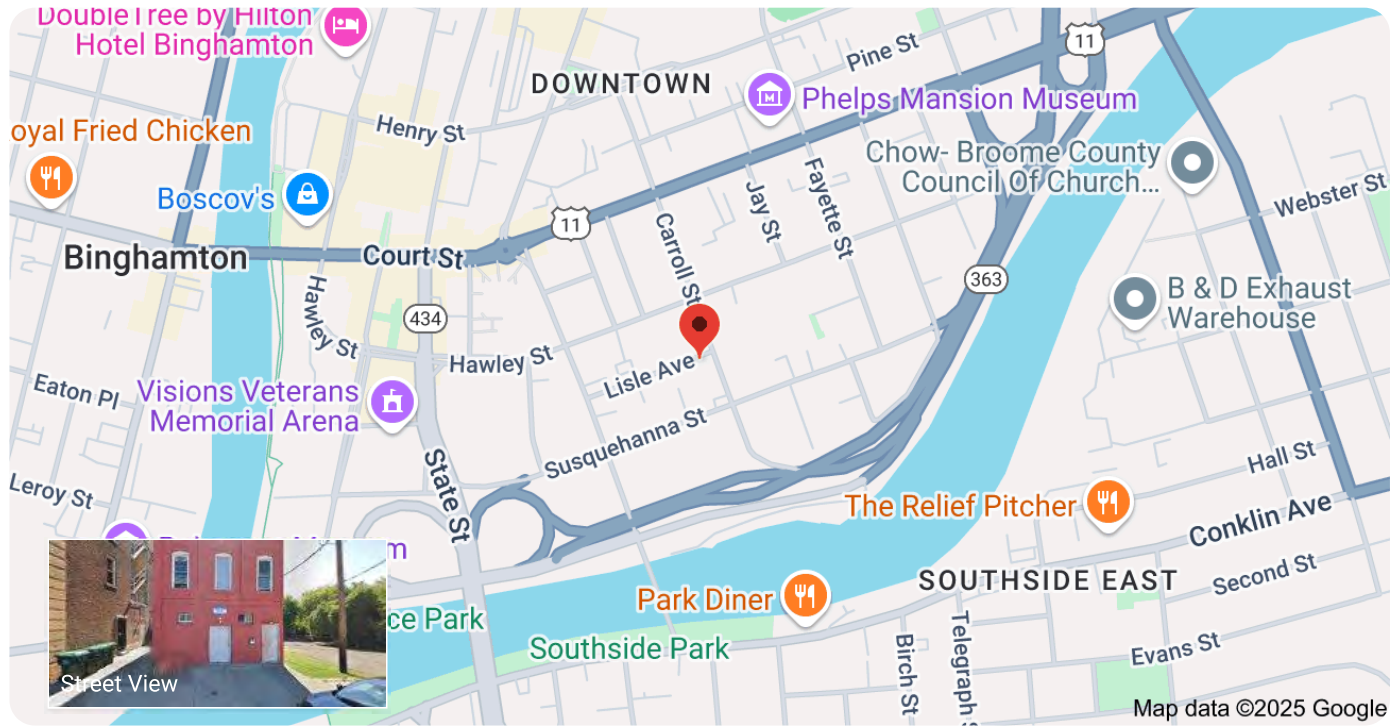

20-34 Lisle Avenue, Binghamton, New York 13901

Sign in

All Maps Images Forums Shopping Web Videos More

Tools

20 Lisle Ave  
Binghamton, NY 13901

Directions Share

34 Lisle Avenue, Binghamton, New York 13901

Sign in

All Maps Images Forums Shopping Web Videos More

Tools

34 Lisle Ave  
Binghamton, NY 13901

Directions Share